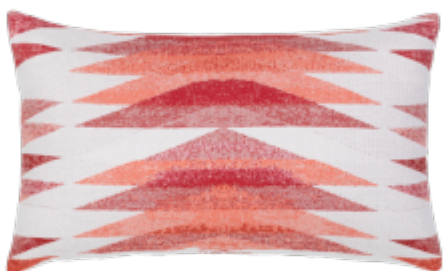

ELAINE SMITH

SYMMETRY CRIMSON 12" X 20" - SALE 50% OFF

DESCRIPTION:

Classic triangles are stacked and blended giving the Symmetry pillow a three-dimensional look and loads of texture. Outdoor safe and made from 100% Sunbrella yarns, this pillow is an Elaine Smith exclusive!

ITEM:	19L3
COLLECTION:	N/A
SIZE:	12" x 20"
CATALOG PAGE:	210
SHOP BY:	SHOP ALL
DETAILS:	

- Our performance pillows are outdoor safe, water, stain and mildew resistant and offer luxurious softness for indoor use.
- Using elevated materials, our team of artisans hand cut, tailor and embellish every pillow produced in West Palm Beach, Florida.
- Invisible zipper allows easy cover removal for machine washing.
- In stock pillows ship within 48 hours. Made-to-Order sizes, denoted with an asterisk (*) ship within 7-10 days.
- We offer a 5-year warranty against the loss of color, strength, and abrasion from normal usage and exposure.
- Made in the USA from the finest materials.