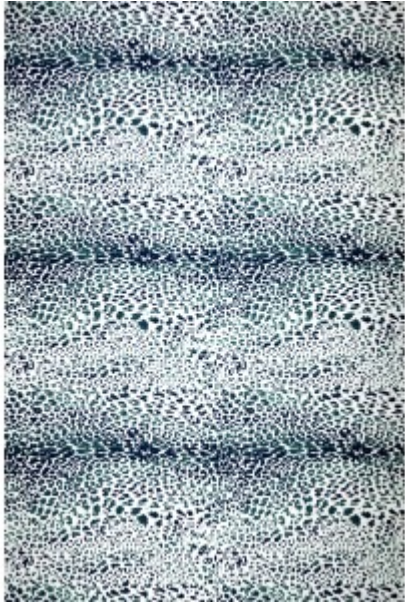

ELAINE SMITH

WILD ONE MIDNIGHT FABRIC

DESCRIPTION:

Wild One Midnight Fabric

ITEM: Wild One Midnight

SIZE: N/A

CATALOG PAGE: 26

DETAILS:

- Width: 54", Railroaded
- Horizontal Repeat: 28"
- Vertical Repeat: 28.04"
- Orders ship within 48 hours.
- Soft, solution-dyed acrylic fabric is fade, water & stain resistant for outdoor durability.
- Cut yardage cannot be returned.