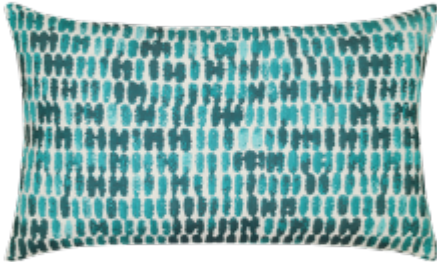

ELAINE SMITH

THUMBPRINT ARUBA 12"X20"

DESCRIPTION:

Woven layers create a depth of rich, tonal subtlety in a design that is small-scale, modern and versatile.

ITEM: 17B3
COLLECTION: Cultivate
COLLECTION2: Cultivate
SIZE: 12" x 20"
CATALOG PAGE: 32