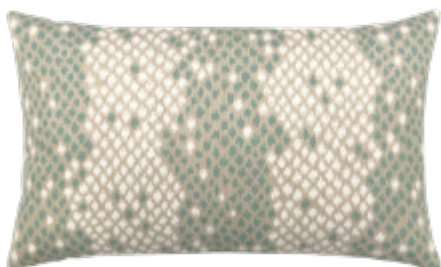

ELAINE SMITH

---

PYTHON SPA LUMBAR - SALE 30% OFF - LIMITED QUANTITY AVAILABLE

---

DESCRIPTION:

Designed by Elaine Smith, the exclusive Python pillow is created with 100% Sunbrella® yarn. This detailed jacquard fabric is woven in shades of spa and natural giving the look of elegant, textured snakeskin.

---

ITEM: 14M3

SIZE: 12" x 20"

CATALOG PAGE: 101

DETAILS:

- Orders ship within 48 hours.
- Soft, solution-dyed acrylic fabric is fade, water & stain resistant for outdoor durability.
- Filled with a sealed insert of 100% polyester fiber. Faux down upgrade is available.
- Tailored, hidden zipper allows easy cover removal for cleaning.
- Spot clean with mild soap or machine wash in cold water. Air dry. No heat. Do not dry clean.
- Made in the USA from the finest materials