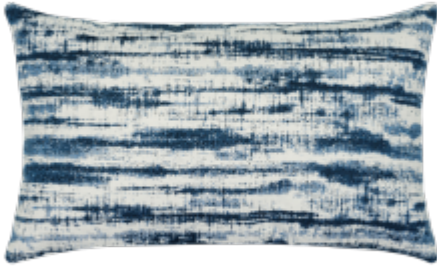

ELAINE SMITH

LINEAR INDIGO 12"X20"

DESCRIPTION:

Painterly brushstrokes are subtly woven throughout this batik-inspired pillow, giving a dynamic linear effect and a touch of organic artistry.

ITEM: 10L3

COLLECTION: Abundance

COLLECTION2: Abundance

SIZE: 12" x 20"

CATALOG PAGE: 135

SHOP BY: SHOP ALL

DETAILS:

- Our performance pillows are outdoor safe, water, stain and mildew resistant and offer luxurious softness for indoor use.
- Using elevated materials, our team of artisans hand cut, tailor & embellish every pillow produced in W. Palm Beach, FL.
- Invisible zipper allows easy cover removal for machine washing.
- In stock pillows ship within 48 hours. Made-to-Order sizes, denoted with an asterisk (*) ship within 7-10 days.
- We offer a 5-year warranty against the loss of color, strength, and abrasion from normal usage and exposure.
- Made in the USA from the finest materials