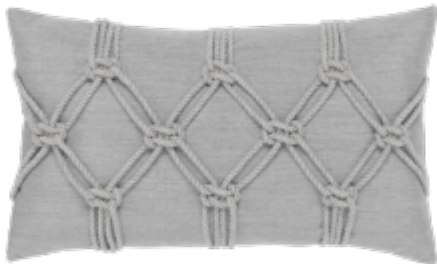

ELAINE SMITH

GRANITE ROPE LUMBAR

DESCRIPTION:

An indulgent mix of materials, this solid granite pillow is banded in hand-knotted ropes, giving it room-defining style.

ITEM: 9C3

SIZE: 12" x 20"

CATALOG PAGE: 15

DETAILS:

- Orders ship within 48 hours.
- Soft, solution-dyed acrylic fabric is fade, water & stain resistant for outdoor durability.
- Filled with a sealed insert of 100% polyester fiber. Faux down upgrade is available.
- Tailored, hidden zipper allows easy cover removal for cleaning.
- Spot clean with mild soap and lukewarm water. Rinse and air dry. No heat. Do not dry clean.
- Made in the USA from the finest materials