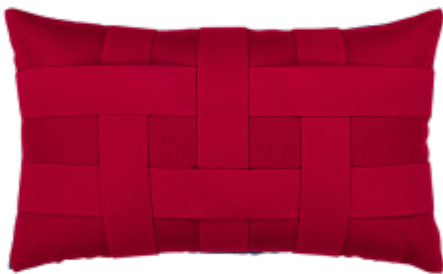

## BASKETWEAVE ROUGE LUMBAR - THIS ITEM WILL SHIP BY 6/17

---

### DESCRIPTION:

Add an elegant finishing touch to your sofa with a solid red basket weave pillow. It's a modern classic with a twist.

---

ITEM: ND19

SIZE: 12" x 20"

CATALOG PAGE: 52

### DETAILS:

- Orders ship within 48 hours.
- Soft, solution-dyed Sunbrella® acrylic fabric is fade, water & stain resistant for outdoor durability.
- Filled with a sealed insert of 100% polyester fiber. Faux down upgrade is available.
- Tailored, hidden zipper allows easy cover removal for cleaning.
- Spot clean with mild soap and lukewarm water. Rinse and air dry. No heat. Do not dry clean.
- Made in the USA from the finest materials